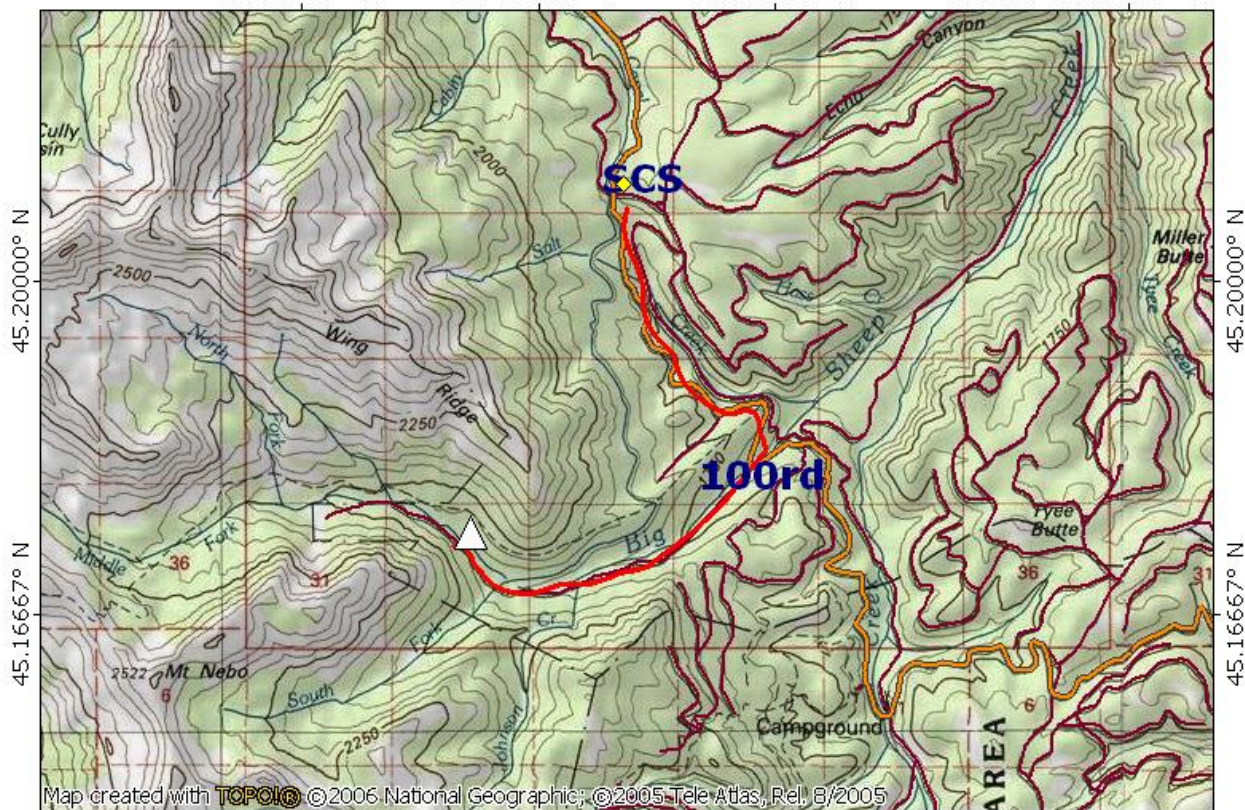

TOPO! map printed on 01/13/13 from "SchiCabAccess.tpo"

117.11667° W 117.08333° W 117.05000° W WGS84 117.00000° W

117.11667° W 117.08333° W 117.05000° W WGS84 117.00000° W